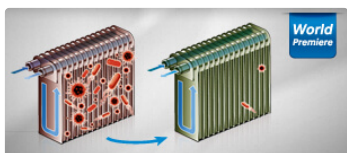

(images/20.jpg)

Muscular Dual Tone Bumper:

Rear bumper has a lower black insert which gives 2 tone effect, thus enhances dynamic and sporty appeal.

(images/21.jpg)

Hood Character Lines:

The sloping long bonnet with strong character lines enhances the aerodynamics and sporty appeal of the car.