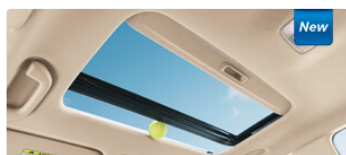

(images/25.jpg)

Luggage Lamp:

Illuminates the luggage area and helps load/Unload luggage conveniently at night.

(images/26.jpg)

Sliding Front Center Console Armrest:

Leather wrapped front center console armrest features the sliding function which provides appropriate convenience to the driver.

(images/27.jpg)

Smart Electric Sunroof:

One touch operation adds convenience in opening and closing of sunroof with pinch guard preventing it to fully close on detecting an obstruction.

(images/28.jpg)

Seat Height Adjuster: